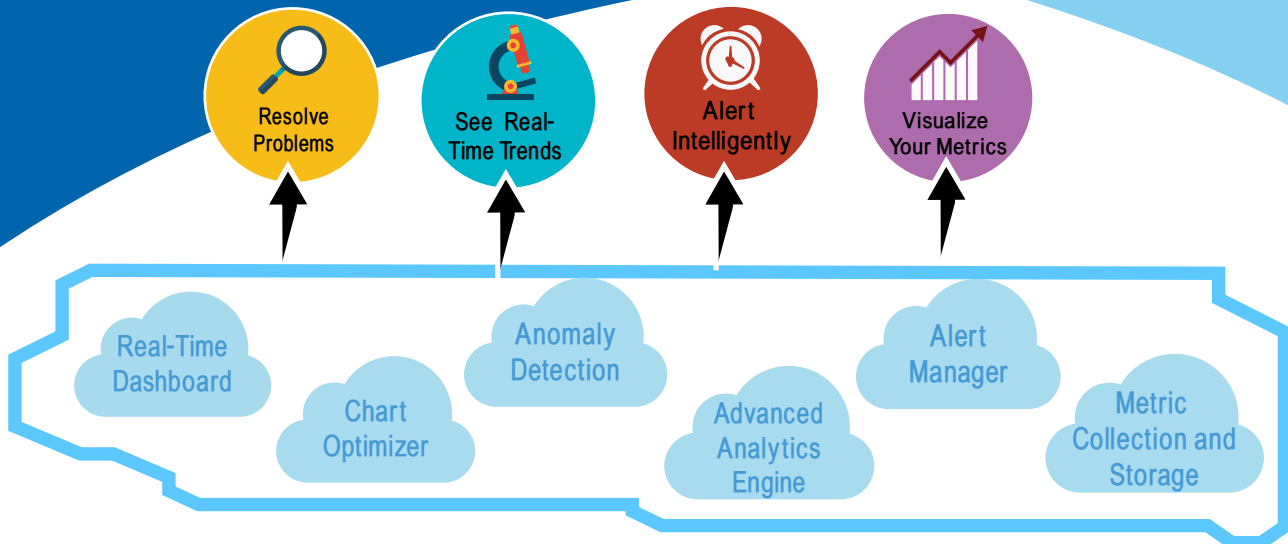

Wavefront Package For On Premise & Cloud Environment

A Collaborative DevOps & Metrics Analytics Monitoring Service

Key Benefits

- ✔ Support serverless computing, e.g. AWS Lambda
- ✔ Support container services, e.g. ECS, EKS, PKS, PAS, Openshift
- ✔ Cloud native monitoring with real time analytics (AWS, Azure, Google, VMware Cloud on AWS, Alicloud)
- ✔ Full stack correlation
- ✔ Across businesses, applications, sub-services, cloud and infrastructure layers
- ✔ Anomaly detection and forecasting

Our Package

- ✔ On boarding services of the Wavefront cloud native monitoring platform
 - One monitoring account with unlimited user access (read only)
 - Hybrid cloud linux or windows agent deployment (up to 5)
 - Basic integration with cloud
 - Basic alerts set up (up to 10)
 - Half day skill transfer session
- ✔ A free dashboard shared views across the entire application environment (Included up to 9 graphs)
- ✔ Wavefront up to 50 hosts
- ✔ 12 months contract upfront payment
- ✔ Office-hour web and email support