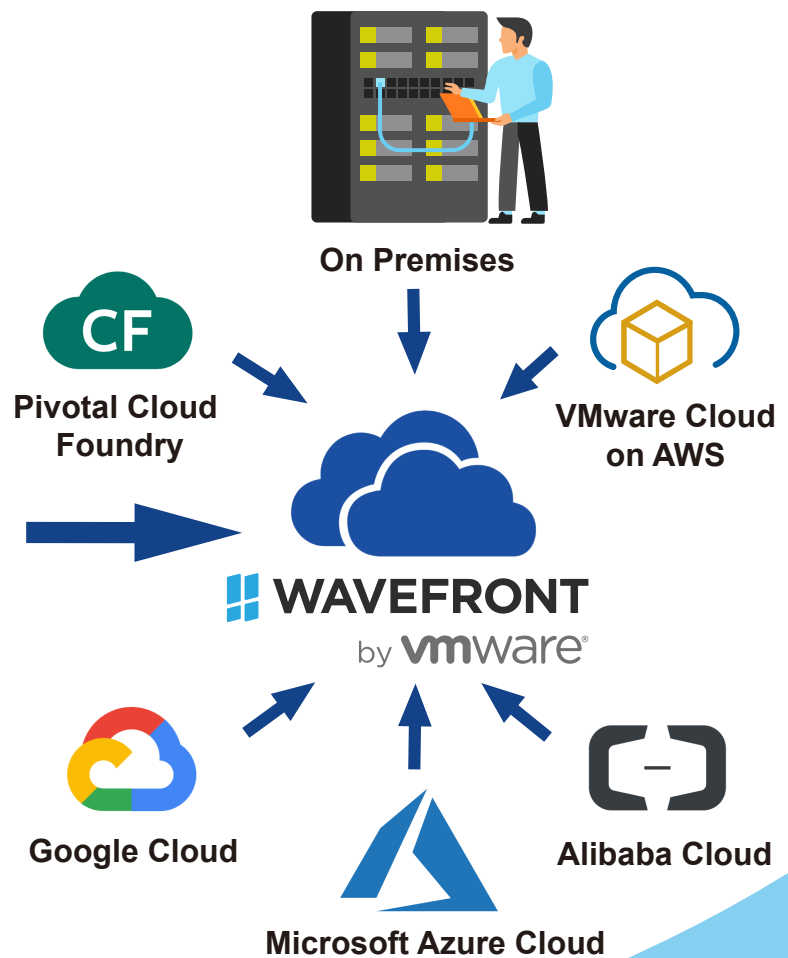

Wavefront Package For On Premise & Cloud Environment

A Collaborative DevOps & Metrics Analytics Monitoring Service

Key Benefits

- ✔ Support serverless computing, e.g. AWS Lambda
- ✔ Support container services, e.g. ECS, EKS, PKS, PAS, Openshift
- ✔ Cloud native monitoring with real time analytics (AWS, Azure, Google, VMware Cloud on AWS, Alicloud)
- ✔ Full stack correlation
- ✔ Across businesses, applications, sub-services, cloud and infrastructure layers
- ✔ Anomaly detection and forecasting

Our Package

- ✔ On boarding services of the Wavefront cloud native monitoring platform
 - One monitoring account with unlimited user access (read only)
 - Hybrid cloud linux or windows agent deployment (up to 5)
 - Basic integration with cloud
 - Basic alerts set up (up to 10)
 - Half day skill transfer session
- ✔ A free dashboard shared views across the entire application environment (Included up to 9 graphs)
- ✔ Wavefront up to 50 hosts
- ✔ 12 months contract upfront payment
- ✔ Office-hour web and email support